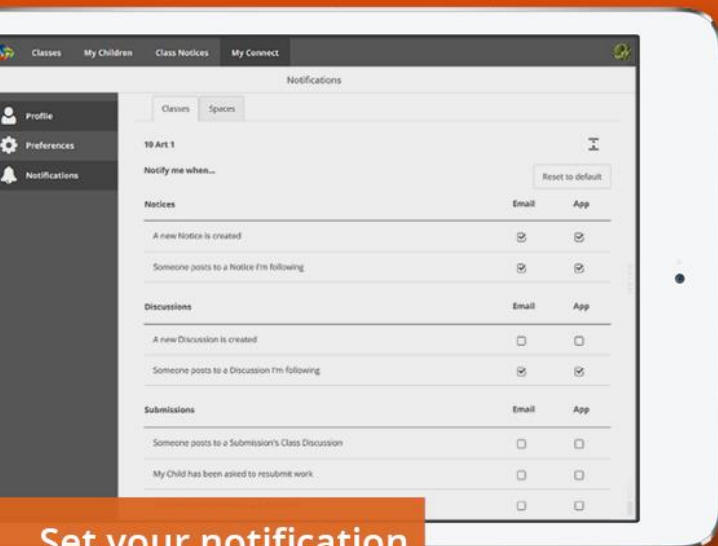

CONNECT NOW
For Parents

The convenience of
Connect in the palm
of your hand

CONNECT NOW

A free mobile app that displays all the latest activity from your children's classes.

- read notices, view class photos and discussions
- post a comment directly from your mobile device
- access attachments