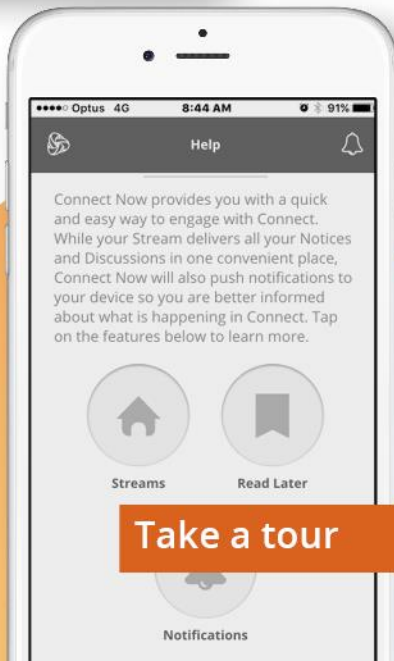

Login to
CONNECT NOW

Enter *P* number and password

If you can't
remember your login
details please contact
your school

Take a tour

Department of
Education

Wherever You Are,
Connect Now

If you would like to
know more about Connect
please contact your school

CONNECT NOW
For Parents

The convenience of
Connect in the palm
of your hand

CONNECT NOW

A free mobile app that displays all the latest activity from your children's classes.

- read notices, view class photos and discussions
- post a comment directly from your mobile device
- access attachments