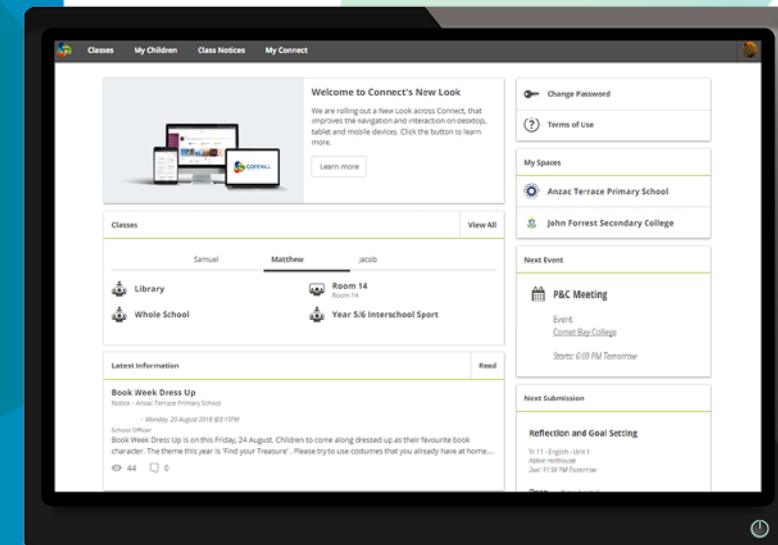

STUDENT REPORTS

NOW ONLINE

Your child's reports online

- stored securely in the Department of Education WA
- building a history of reports over time
- available anytime, anywhere

CONNECT

If you would like to know more about Connect please contact your school

Jandakot.ps@education.wa.edu.au
Phone: 6174 2700

“ I have three kids in three different schools and I can just go into Connect and see how they are all doing ... it's a one-stop-shop ”
WA school Parent

Watch how other parents are enjoying the use of Connect
<https://vimeo.com/234791047>

Secure
Convenient
Paperless

See all your children's Connect classes for notices, calendar events, learning activities and assignments